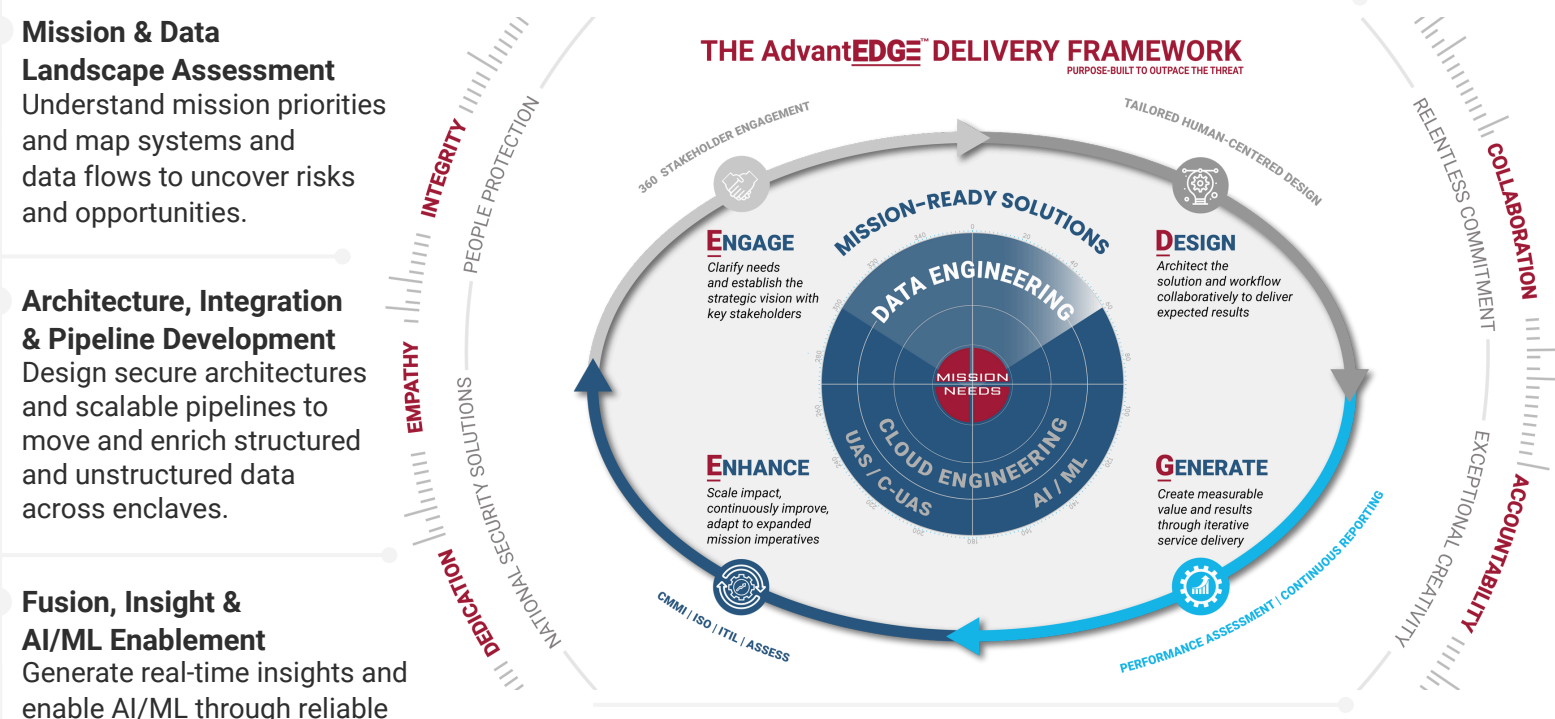

- Fragmented data silos create dangerous blind spots.
- Manual prep and brittle pipelines routinely break, causing undue expense and downtime.
- Even advanced AI/ML depends on reliable, well-prepared data.
- Off-the-shelf ETL tools will fail in secure, classified environments without expert integration.

Edgesource overcomes these barriers with proven cleared experts and proven data engineering—delivering secure, mission-aligned pipelines that move insight to decision-makers at speed.

DATA ENGINEERING THAT DELIVERS MISSION AdvantEDGE™

Data AdvantEDGE turns complexity into clarity—delivering trusted insight, not just information.

Mission & Data Landscape Assessment
 Understand mission priorities and map systems and data flows to uncover risks and opportunities.

The Edgesource Data AdvantEDGE delivers—
 secure, reliable pipelines that help
 teams move faster, smarter, and safer.
 Together, we outpace the threat.

MISSION IMPACT CASE STUDY:

On this classified program where dirty data was delaying decisions, our team: